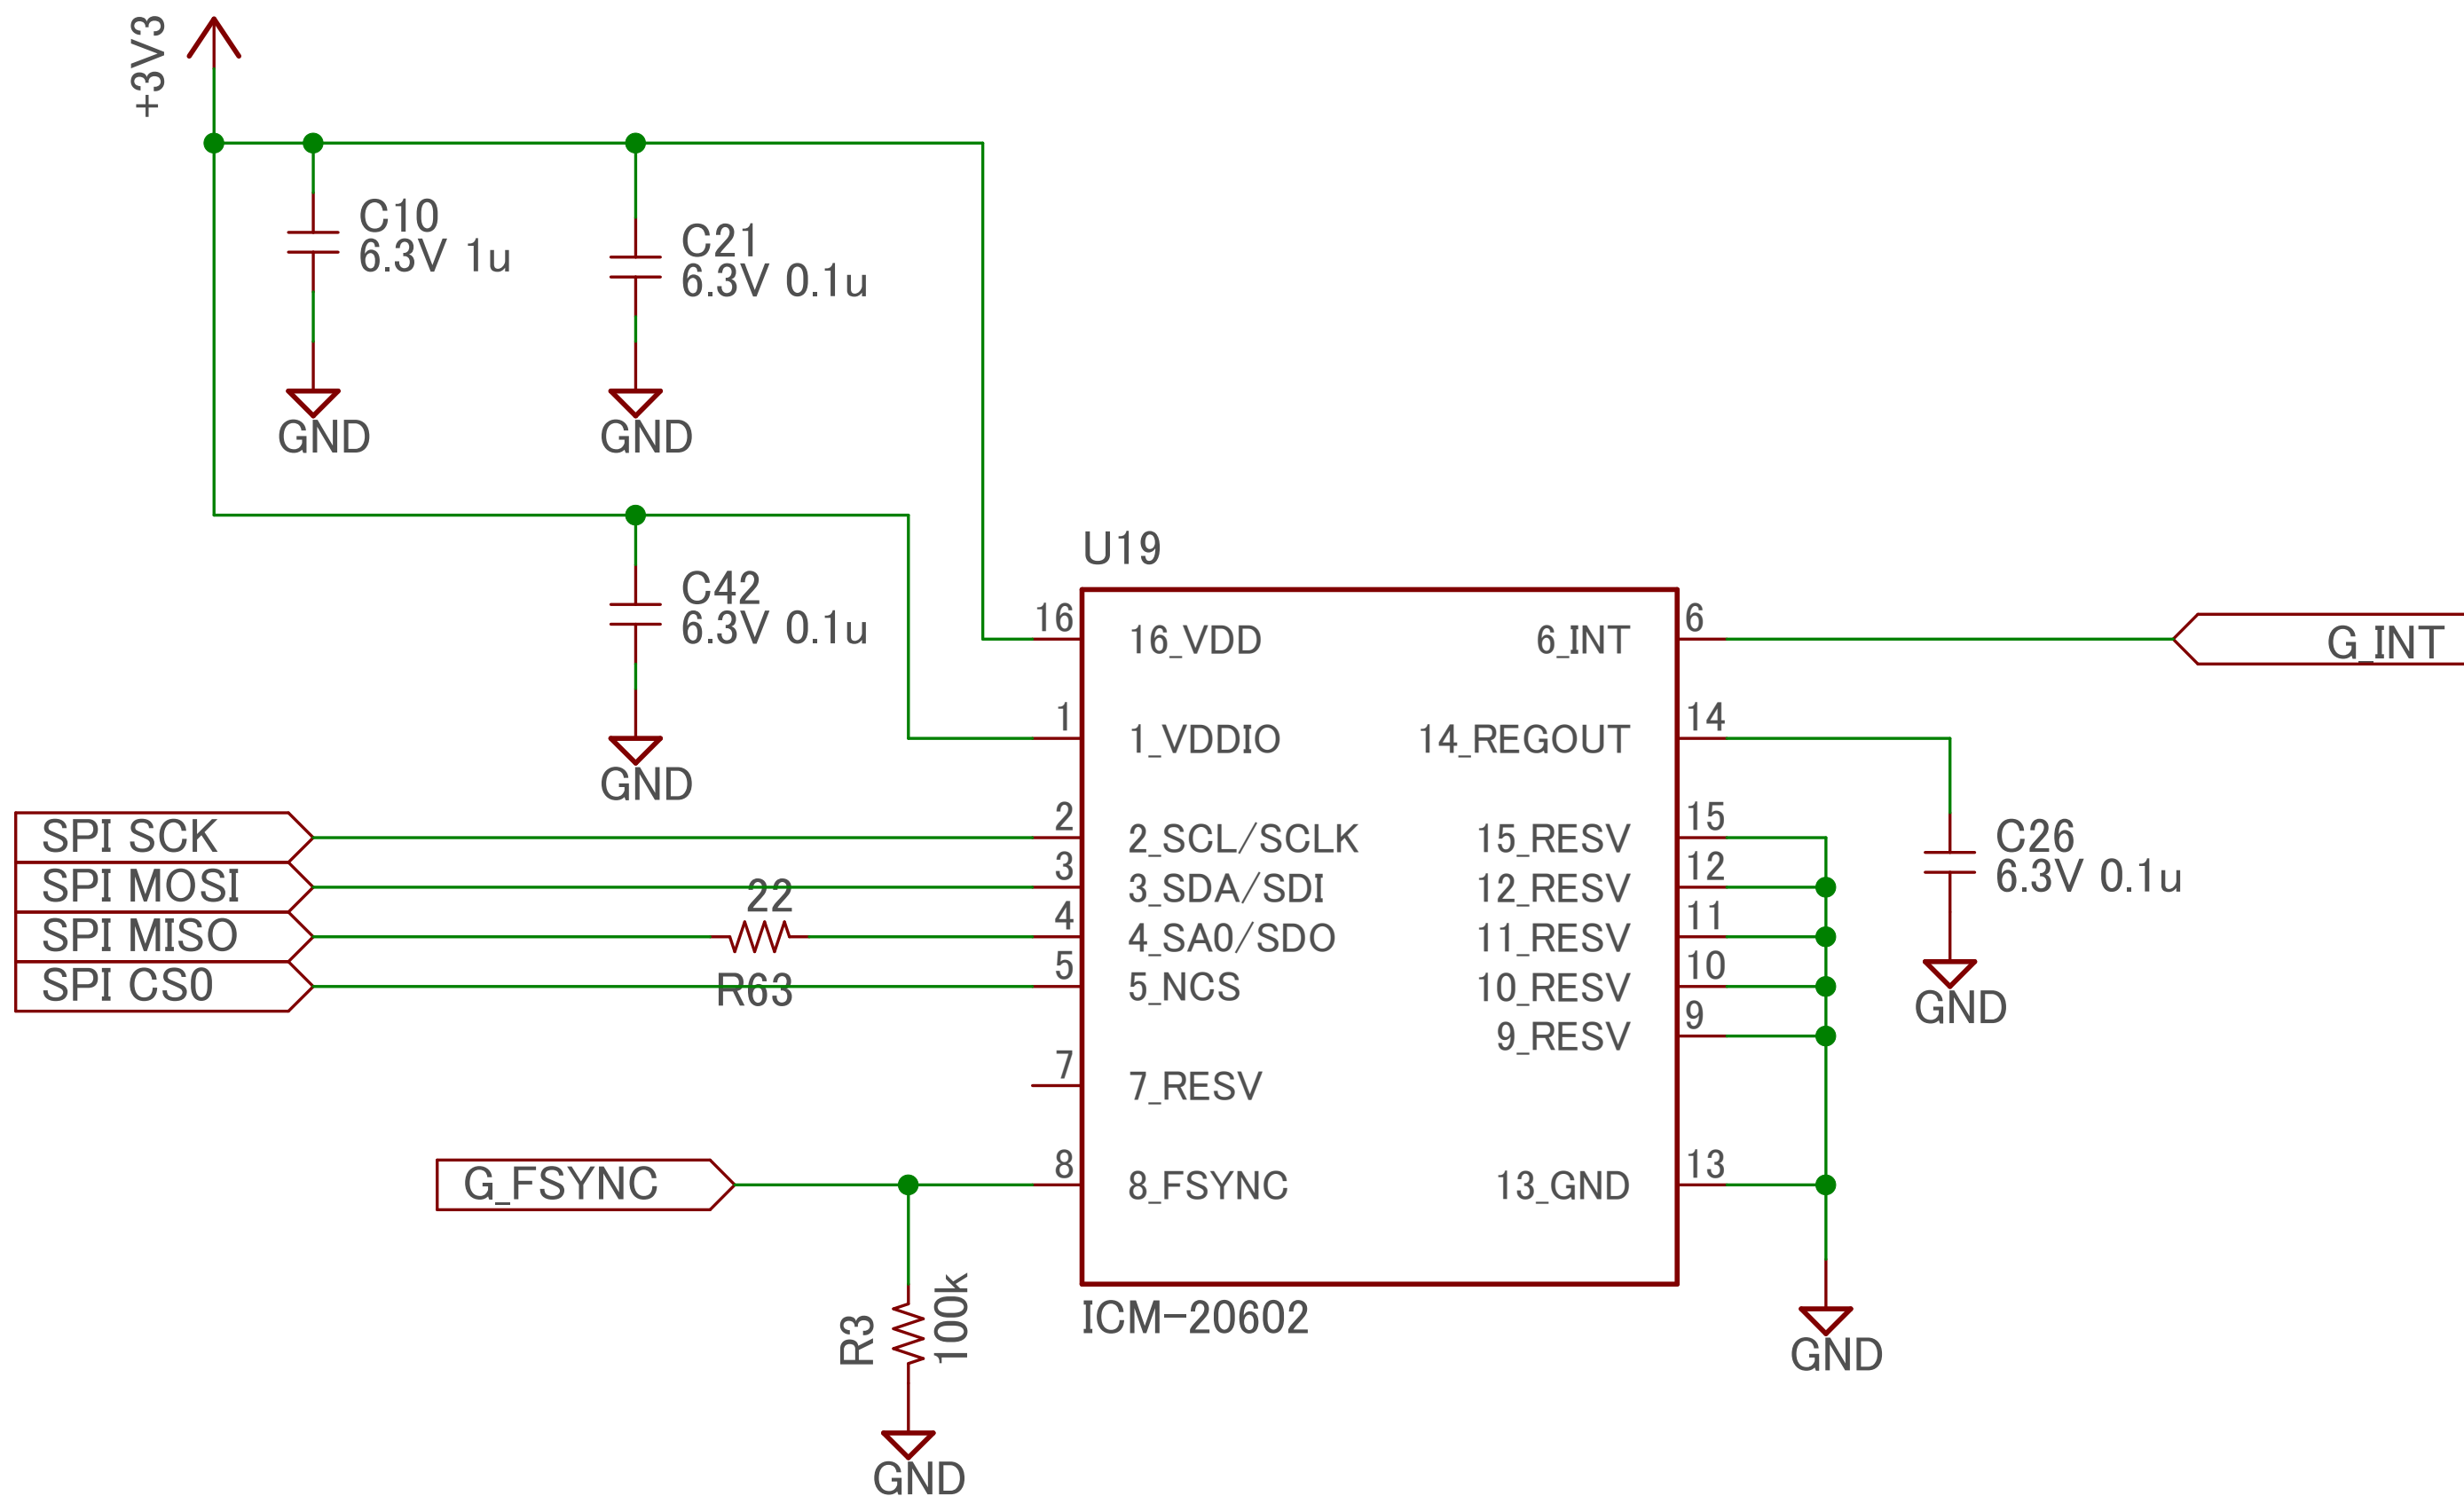

U1

RX64M RxD <- OLED TxD  
RX64M TxD -> OLED RxD

designed by S.Hirai

designed by S.Hirai

designed by S.Hirai

designed by S.Hirai

designed by S.Hirai