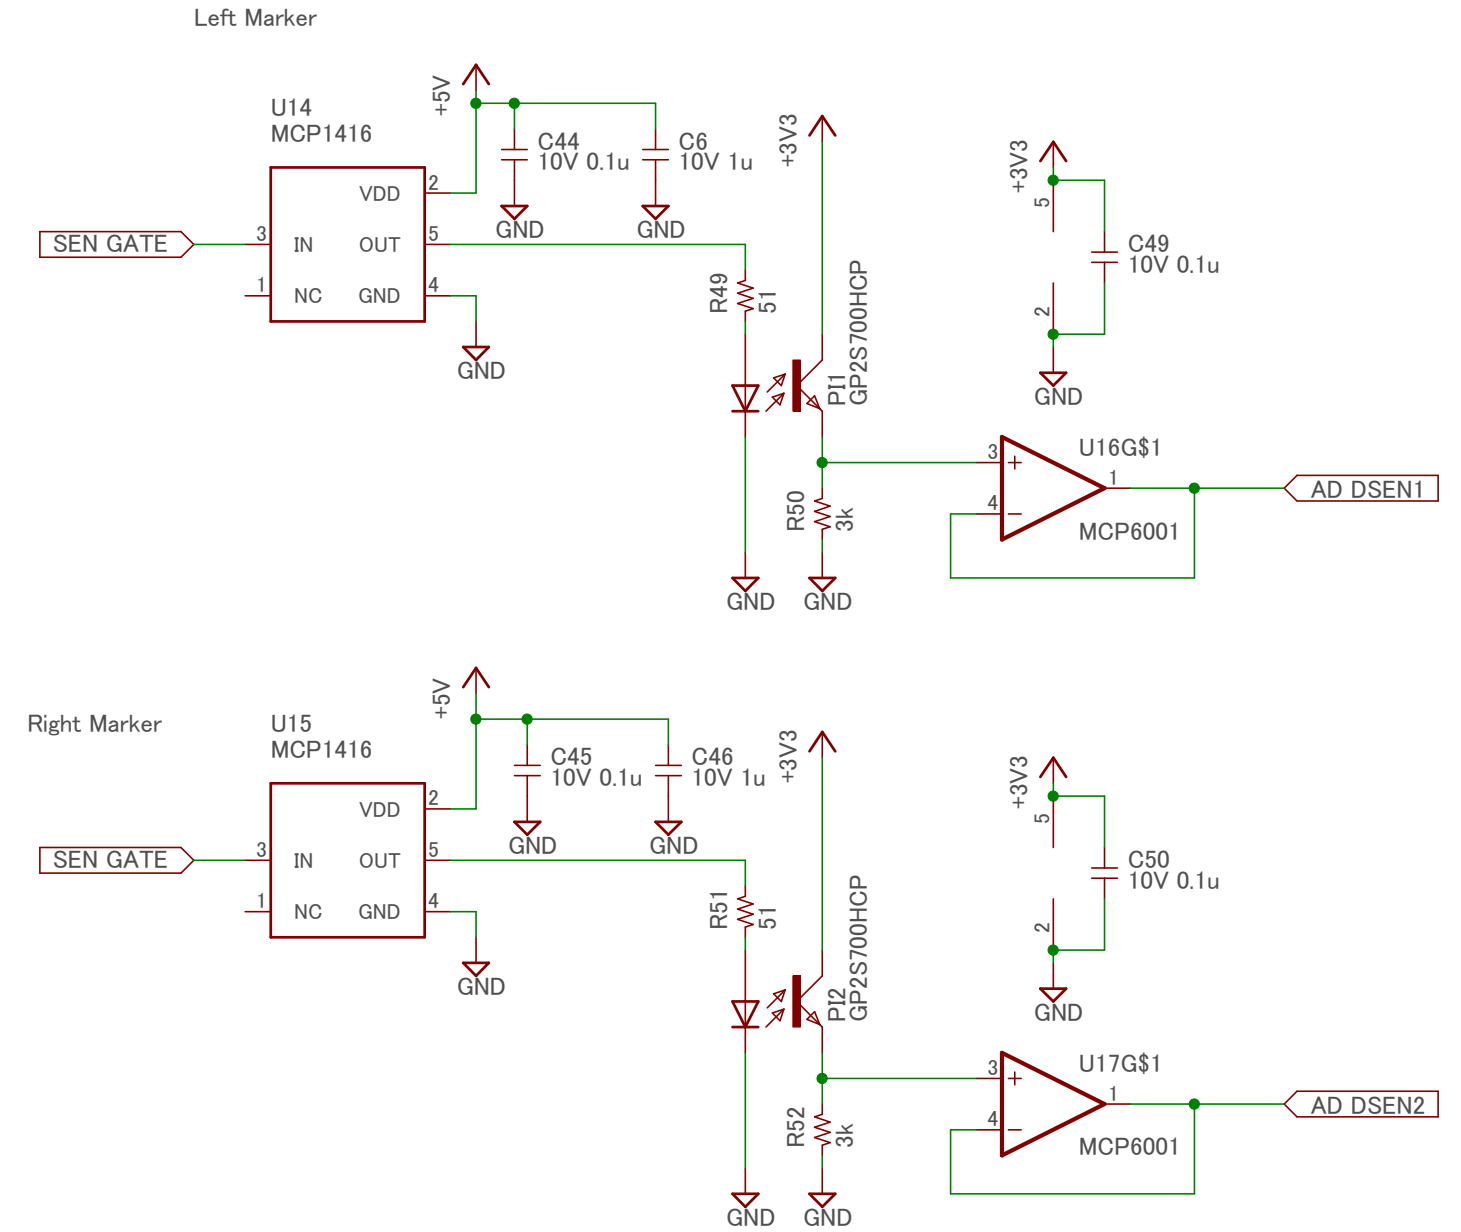

U1

RX64M RxD <- OLED TxD  
RX64M TxD -> OLED RxD

designed by S.Hirai

designed by S.Hirai

designed by S.Hirai

designed by S.Hirai

designed by S.Hirai