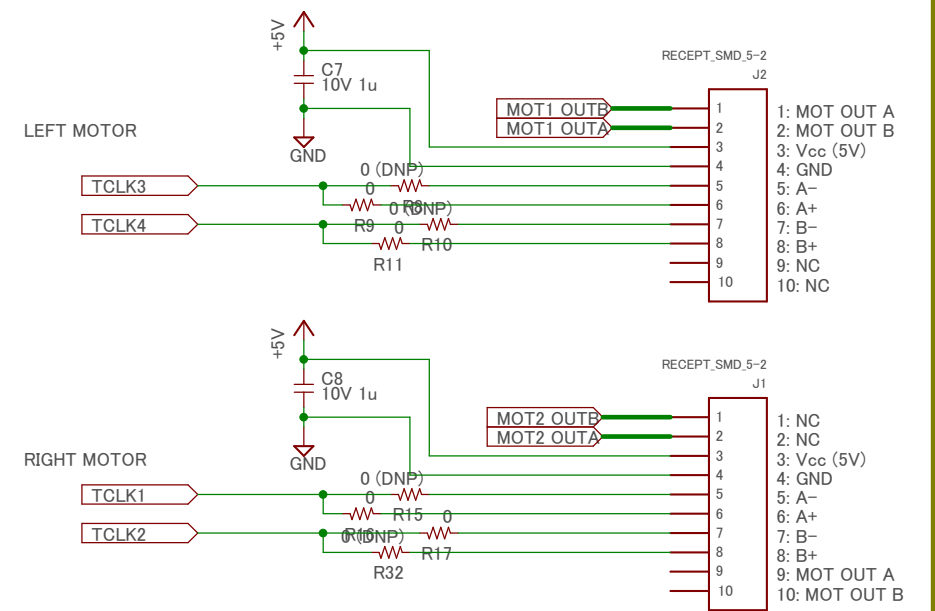

U1

RX64M RxD <- OLED TxD  
RX64M TxD -> OLED RxD

designed by S.Hirai

designed by S.Hirai

designed by S.Hirai

designed by S.Hirai

designed by S.Hirai