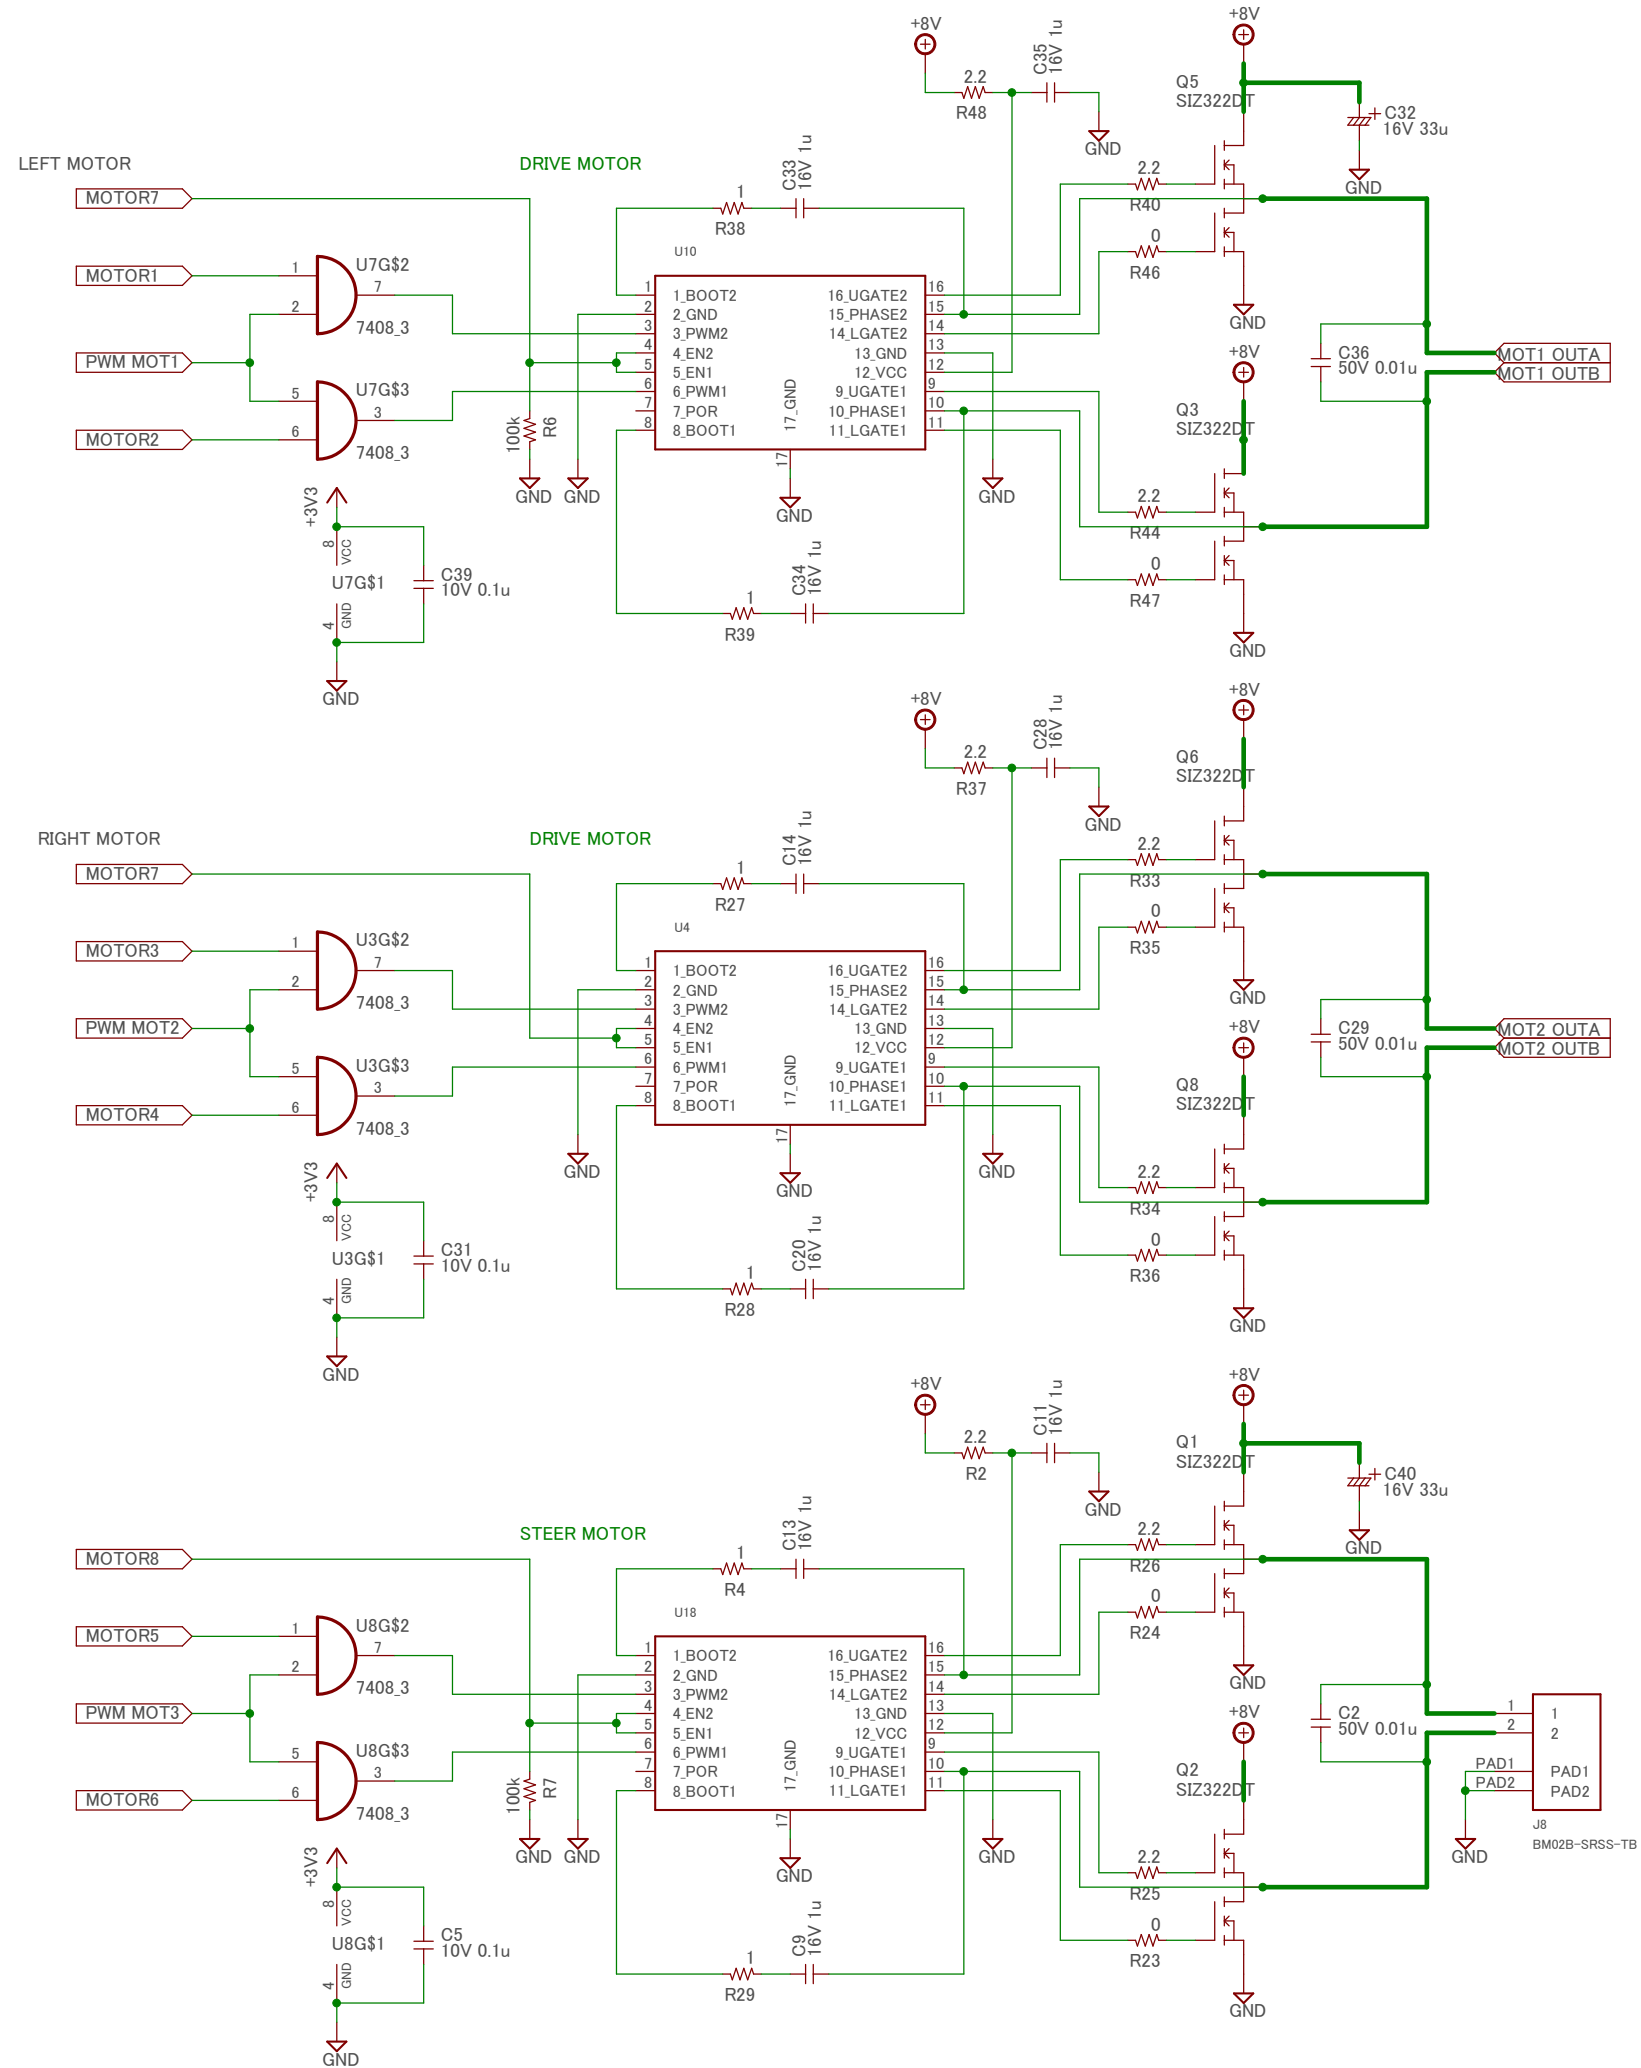

U1

RX64M RxD <- OLED TxD  
RX64M TxD -> OLED RxD

designed by S.Hirai

designed by S.Hirai

designed by S.Hirai

designed by S.Hirai

designed by S.Hirai